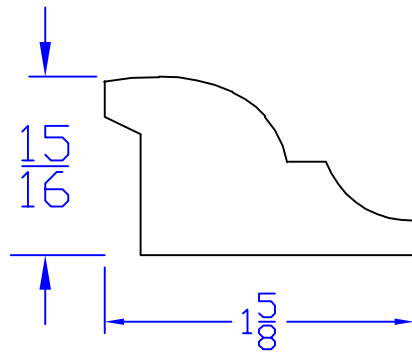

# Creative Woodworking N.W., Inc.

1036 S.E. Taylor \* Portland, Oregon 97214

Phone:(503) 230-9265 \* Fax:(503) 232-9082

[www.Creativewoodworkingnw.com](http://www.Creativewoodworkingnw.com)

PANM046

$15/16''$  X  $1 \ 5/8''$