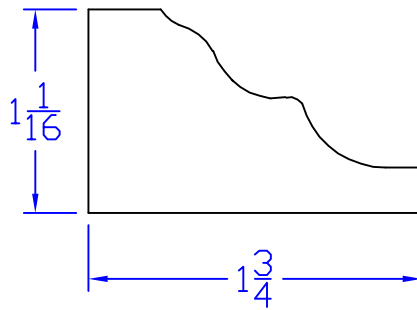

Creative Woodworking N.W., Inc.

1036 S.E. Taylor * Portland, Oregon 97214

Phone:(503) 230-9265 * Fax:(503) 232-9082

www.Creativewoodworkingnw.com

PANM047

1 1/16" X 1 3/4"