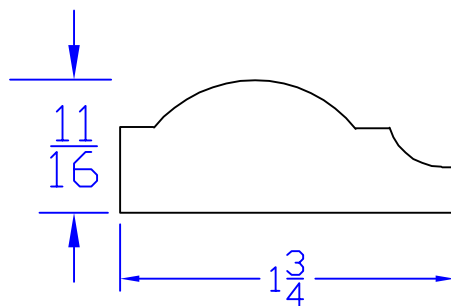

Creative Woodworking N.W., Inc.

1036 S.E. Taylor * Portland, Oregon 97214
Phone:(503) 230-9265 * Fax:(503) 232-9082
www.Creativewoodworkingnw.com

PANM048

$11/16$ " X $1\ 3/4$ "