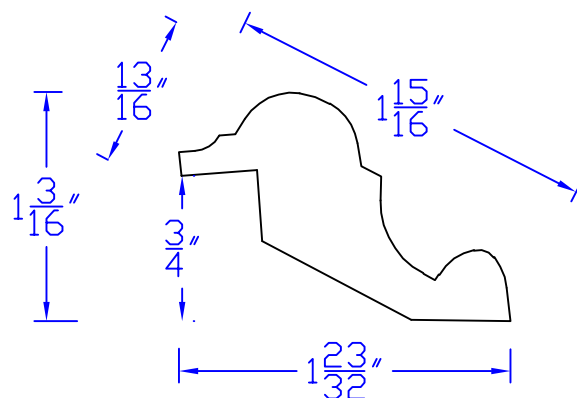

# Creative Woodworking N.W., Inc.

1036 S.E. Taylor \* Portland, Oregon 97214  
Phone:(503) 230-9265 \* Fax:(503) 232-9082  
www.Creativewoodworkingnw.com

PANM049

$13/16"$  x  $1-15/16"$