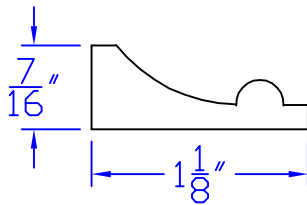

Creative Woodworking N.W., Inc.

1036 S.E. Taylor * Portland, Oregon 97214

Phone:(503) 230-9265 * Fax:(503) 232-9082

www.Creativewoodworkingnw.com

PANM050

7/16" X 1 1/8"