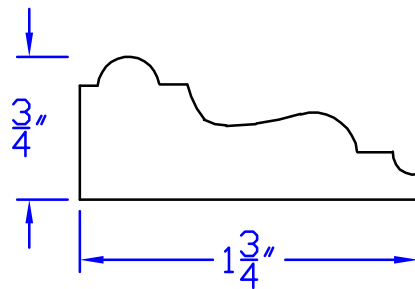

# Creative Woodworking N.W., Inc.

1036 S.E. Taylor \* Portland, Oregon 97214

Phone:(503) 230-9265 \* Fax:(503) 232-9082

[www.Creativewoodworkingnw.com](http://www.Creativewoodworkingnw.com)

PANM051

3/4 X 1-3/4