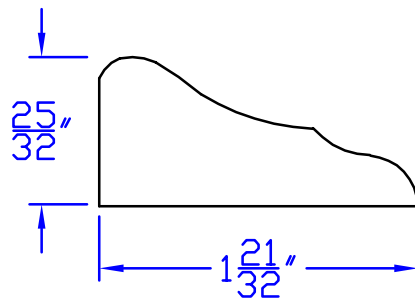

Creative Woodworking N.W., Inc.

1036 S.E. Taylor * Portland, Oregon 97214

Phone:(503) 230-9265 * Fax:(503) 232-9082

www.Creativewoodworkingnw.com

PANM054

25/32" x 1-21/32"