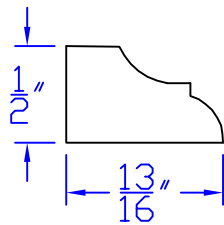

Creative Woodworking N.W., Inc.

1036 S.E. Taylor * Portland, Oregon 97214
Phone:(503) 230-9265 * Fax:(503) 232-9082
www.Creativewoodworkingnw.com

PANM063
1/2" X 13/16"