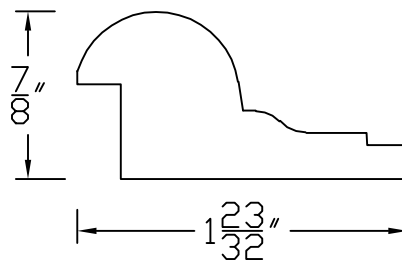

# Creative Woodworking N.W., Inc.

1036 S.E. Taylor \* Portland, Oregon 97214

Phone:(503) 230-9265 \* Fax:(503) 232-9082

[www.Creativewoodworkingnw.com](http://www.Creativewoodworkingnw.com)

PANM070

$\frac{7}{8}$ " x  $1\frac{23}{32}$ "