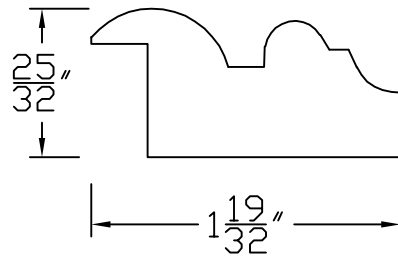

# Creative Woodworking N.W., Inc.

1036 S.E. Taylor \* Portland, Oregon 97214

Phone:(503) 230-9265 \* Fax:(503) 232-9082

[www.Creativewoodworkingnw.com](http://www.Creativewoodworkingnw.com)

PANM073

$\frac{25}{32}$ " x  $1\frac{19}{32}$ "