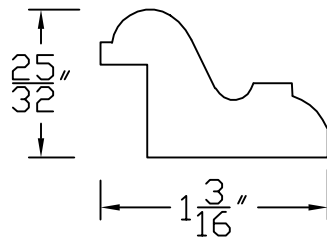

Creative Woodworking N.W., Inc.

1036 S.E. Taylor * Portland, Oregon 97214

Phone:(503) 230-9265 * Fax:(503) 232-9082

www.Creativewoodworkingnw.com

PANM074

25/32" x 1-3/16"