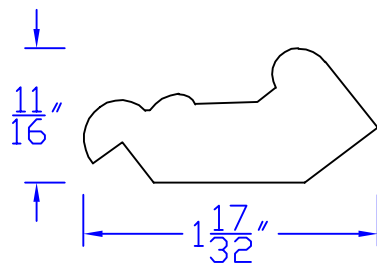

Creative Woodworking N.W., Inc.

1036 S.E. Taylor * Portland, Oregon 97214

Phone:(503) 230-9265 * Fax:(503) 232-9082

www.Creativewoodworkingnw.com

PANM076

$11/16$ " \times $1-17/32$ "