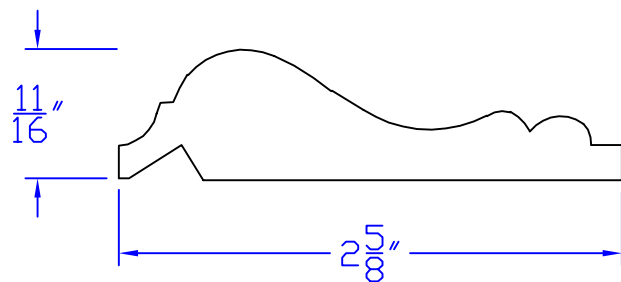

Creative Woodworking N.W., Inc.

1036 S.E. Taylor * Portland, Oregon 97214

Phone:(503) 230-9265 * Fax:(503) 232-9082

www.Creativewoodworkingnw.com

PANM077

$11/16'' \times 2-5/8''$