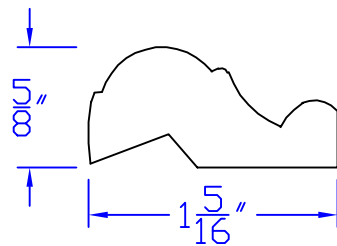

# Creative Woodworking N.W., Inc.

1036 S.E. Taylor \* Portland, Oregon 97214

Phone:(503) 230-9265 \* Fax:(503) 232-9082

[www.Creativewoodworkingnw.com](http://www.Creativewoodworkingnw.com)

PANM078

5/8" x 1-5/16"