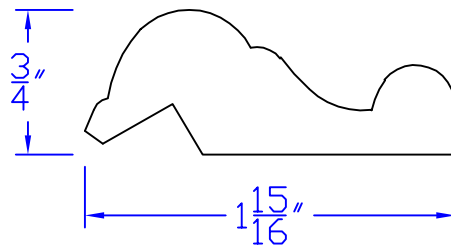

Creative Woodworking N.W., Inc.

1036 S.E. Taylor * Portland, Oregon 97214

Phone:(503) 230-9265 * Fax:(503) 232-9082

www.Creativewoodworkingnw.com

PANM079

3/4" x 1-15/16"