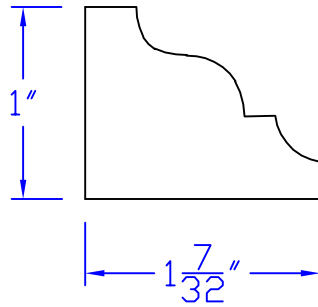

# Creative Woodworking N.W., Inc.

1036 S.E. Taylor \* Portland, Oregon 97214  
Phone:(503) 230-9265 \* Fax:(503) 232-9082  
www.Creativewoodworkingnw.com

PANM084  
1" x 1-7/32"