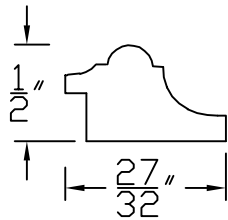

# Creative Woodworking N.W., Inc.

1036 S.E. Taylor \* Portland, Oregon 97214

Phone:(503) 230-9265 \* Fax:(503) 232-9082

[www.Creativewoodworkingnw.com](http://www.Creativewoodworkingnw.com)

PANM092

1/2" x 27/32"