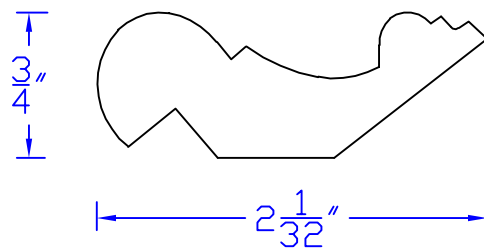

Creative Woodworking N.W., Inc.

1036 S.E. Taylor * Portland, Oregon 97214

Phone:(503) 230-9265 * Fax:(503) 232-9082

www.Creativewoodworkingnw.com

PANM094

3/4" × 2 1/32"