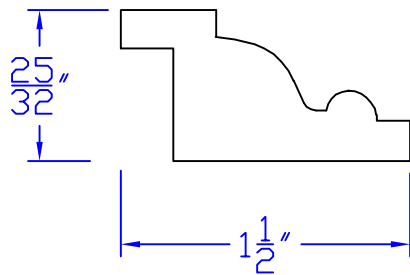

Creative Woodworking N.W., Inc.

1036 S.E. Taylor * Portland, Oregon 97214

Phone:(503) 230-9265 * Fax:(503) 232-9082

www.Creativewoodworkingnw.com

PANM099

25/32" × 1-1/2"