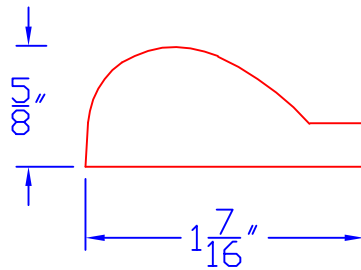

Creative Woodworking N.W., Inc.

1036 S.E. Taylor * Portland, Oregon 97214

Phone:(503) 230-9265 * Fax:(503) 232-9082

www.Creativewoodworkingnw.com

PANM100

5/8" x 1-7/16"