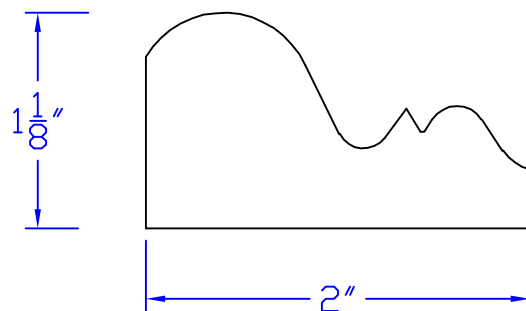

Creative Woodworking N.W., Inc.

1036 S.E. Taylor * Portland, Oregon 97214

Phone:(503) 230-9265 * Fax:(503) 232-9082

www.Creativewoodworkingnw.com

PANM102

1-1/8" x 2"