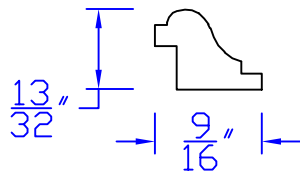

Creative Woodworking N.W., Inc.

1036 S.E. Taylor * Portland, Oregon 97214

Phone:(503) 230-9265 * Fax:(503) 232-9082

www.Creativewoodworkingnw.com

PANM103

13/32" x 9/16"