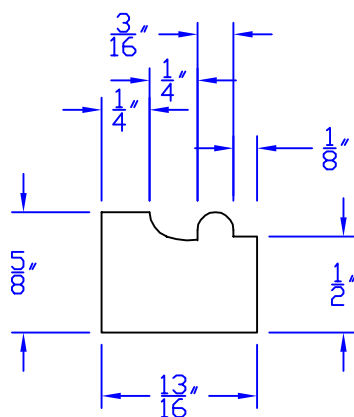

Creative Woodworking N.W., Inc.

1036 S.E. Taylor * Portland, Oregon 97214
Phone:(503) 230-9265 * Fax:(503) 232-9082
www.Creativewoodworkingnw.com

PANM104
 $5/8" \times 13/16"$