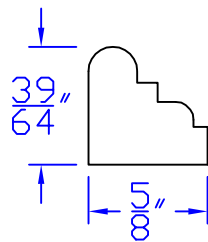

# Creative Woodworking N.W., Inc.

1036 S.E. Taylor \* Portland, Oregon 97214

Phone:(503) 230-9265 \* Fax:(503) 232-9082

[www.Creativewoodworkingnw.com](http://www.Creativewoodworkingnw.com)

PANM109

39/64" x 5/8"