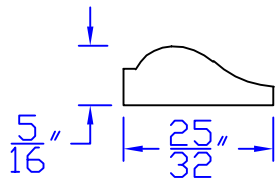

Creative Woodworking N.W., Inc.

1036 S.E. Taylor * Portland, Oregon 97214

Phone:(503) 230-9265 * Fax:(503) 232-9082

www.Creativewoodworkingnw.com

PANM110

5/16" x 25/32"