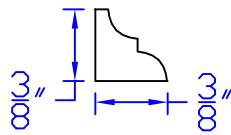

# Creative Woodworking N.W., Inc.

1036 S.E. Taylor \* Portland, Oregon 97214  
Phone:(503) 230-9265 \* Fax:(503) 232-9082  
[www.Creativewoodworkingnw.com](http://www.Creativewoodworkingnw.com)

PANM120

3/8" x 3/8"