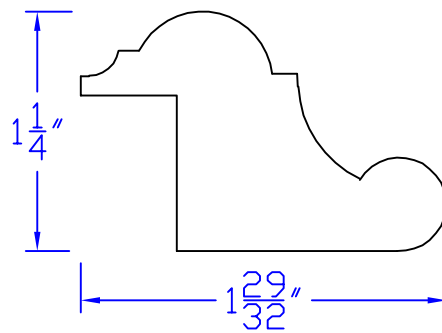

# Creative Woodworking N.W., Inc.

1036 S.E. Taylor \* Portland, Oregon 97214  
Phone:(503) 230-9265 \* Fax:(503) 232-9082  
www.Creativewoodworkingnw.com

PANM121

1-1/4" x 1-29/32"