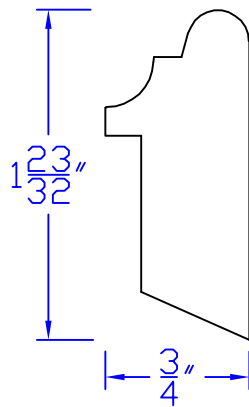

Creative Woodworking N.W., Inc.

1036 S.E. Taylor * Portland, Oregon 97214
Phone:(503) 230-9265 * Fax:(503) 232-9082
www.Creativewoodworkingnw.com

PANM124

3/4" x 1-23/32"