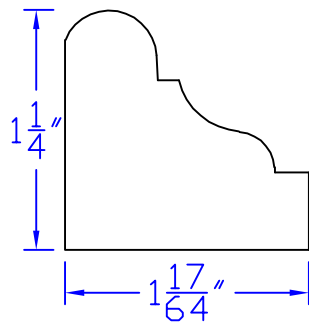

# Creative Woodworking N.W., Inc.

1036 S.E. Taylor \* Portland, Oregon 97214  
Phone:(503) 230-9265 \* Fax:(503) 232-9082  
[www.Creativewoodworkingnw.com](http://www.Creativewoodworkingnw.com)

PANM126

1-1/4" x 1-17/64"