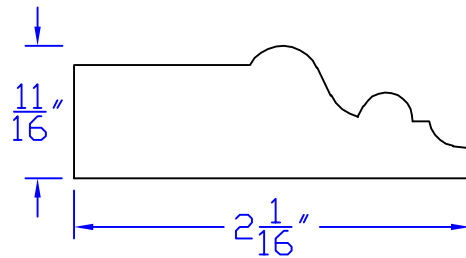

Creative Woodworking N.W., Inc.

1036 S.E. Taylor * Portland, Oregon 97214
Phone:(503) 230-9265 * Fax:(503) 232-9082
www.Creativewoodworkingnw.com

PANM127

11/16" x 2-1/16"