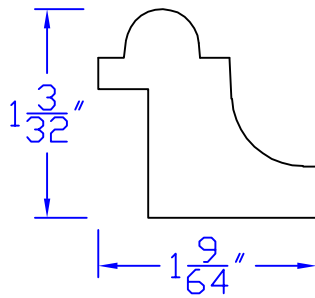

# Creative Woodworking N.W., Inc.

1036 S.E. Taylor \* Portland, Oregon 97214  
Phone:(503) 230-9265 \* Fax:(503) 232-9082  
www.Creativewoodworkingnw.com

PANM128

$1\frac{3}{32}" \times 1\frac{9}{64}"$