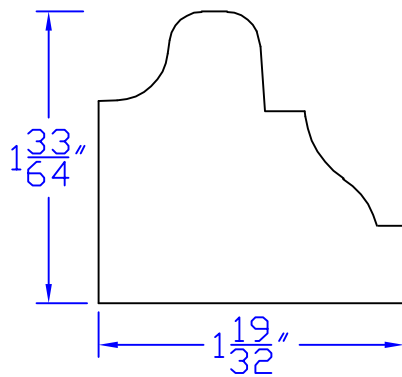

Creative Woodworking N.W., Inc.

1036 S.E. Taylor * Portland, Oregon 97214
Phone:(503) 230-9265 * Fax:(503) 232-9082
www.Creativewoodworkingnw.com

PANM129
 $1\frac{33}{64}$ " \times $1\frac{19}{32}$ "