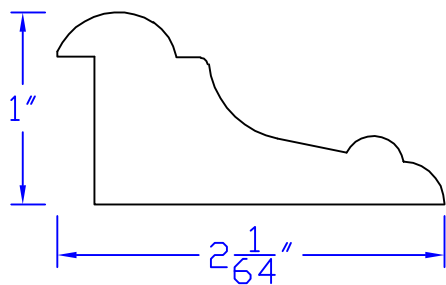

Creative Woodworking N.W., Inc.

1036 S.E. Taylor * Portland, Oregon 97214
Phone:(503) 230-9265 * Fax:(503) 232-9082
www.Creativewoodworkingnw.com

PANM130
1" x 2-1/64"