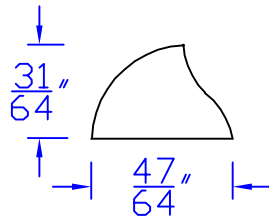

Creative Woodworking N.W., Inc.

1036 S.E. Taylor * Portland, Oregon 97214
Phone:(503) 230-9265 * Fax:(503) 232-9082
www.Creativewoodworkingnw.com

PANM133
31-64" x 47/64"