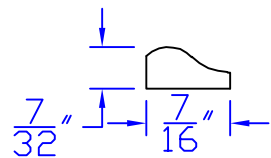

Creative Woodworking N.W., Inc.

1036 S.E. Taylor * Portland, Oregon 97214

Phone:(503) 230-9265 * Fax:(503) 232-9082

www.Creativewoodworkingnw.com

PANM140

7/32" x 7/16"