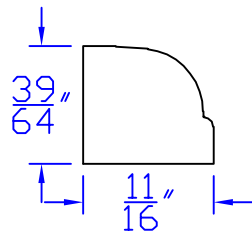

Creative Woodworking N.W., Inc.

1036 S.E. Taylor * Portland, Oregon 97214

Phone:(503) 230-9265 * Fax:(503) 232-9082

www.Creativewoodworkingnw.com

PANM142

39/64" x 11/16"