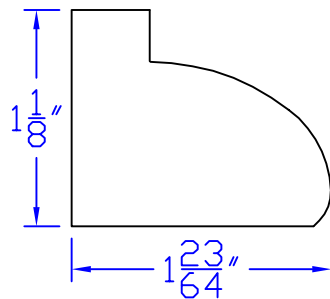

# Creative Woodworking N.W., Inc.

1036 S.E. Taylor \* Portland, Oregon 97214

Phone:(503) 230-9265 \* Fax:(503) 232-9082

www.Creativewoodworkingnw.com

PANM143

1 - 1/8" x 1 - 23/64"