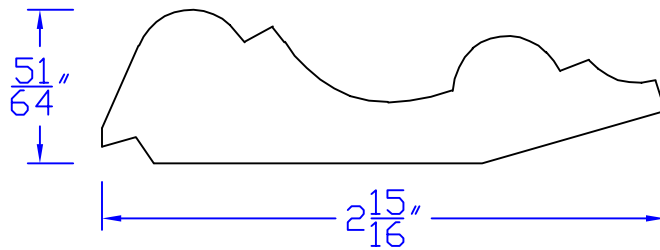

Creative Woodworking N.W., Inc.

1036 S.E. Taylor * Portland, Oregon 97214
Phone:(503) 230-9265 * Fax:(503) 232-9082
www.Creativewoodworkingnw.com

PANM146
 $51/64$ " x $2-15/16$ "