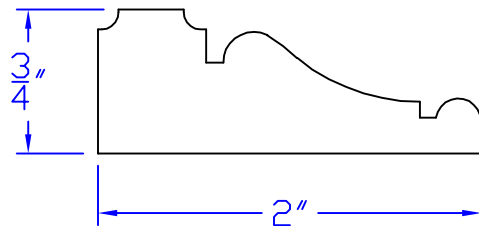

Creative Woodworking N.W., Inc.

1036 S.E. Taylor * Portland, Oregon 97214
Phone:(503) 230-9265 * Fax:(503) 232-9082
www.Creativewoodworkingnw.com

PANM149
3/4" x 2"