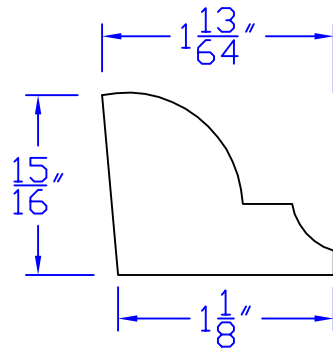

# Creative Woodworking N.W., Inc.

1036 S.E. Taylor \* Portland, Oregon 97214  
Phone:(503) 230-9265 \* Fax:(503) 232-9082  
www.Creativewoodworkingnw.com

PANM153  
 $1\frac{15}{16}'' \times 1 - 1\frac{13}{64}''$