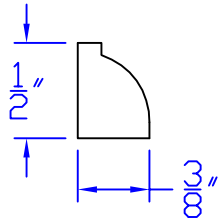

# Creative Woodworking N.W., Inc.

1036 S.E. Taylor \* Portland, Oregon 97214  
Phone:(503) 230-9265 \* Fax:(503) 232-9082  
[www.Creativewoodworkingnw.com](http://www.Creativewoodworkingnw.com)

PANM155  
1/2" x 3/8"