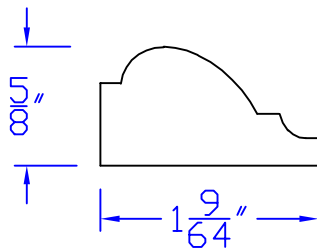

# Creative Woodworking N.W., Inc.

1036 S.E. Taylor \* Portland, Oregon 97214  
Phone:(503) 230-9265 \* Fax:(503) 232-9082  
www.Creativewoodworkingnw.com

PANM157  
5/8" x 1-9/64"