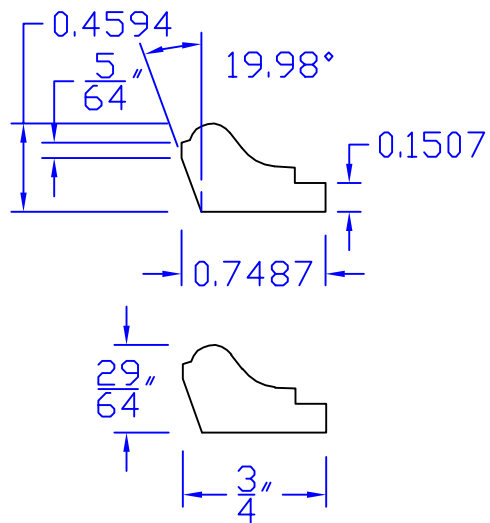

Creative Woodworking N.W., Inc.

1036 S.E. Taylor * Portland, Oregon 97214
Phone:(503) 230-9265 * Fax:(503) 232-9082
www.Creativewoodworkingnw.com

PANM159
29/64" x 3/4"