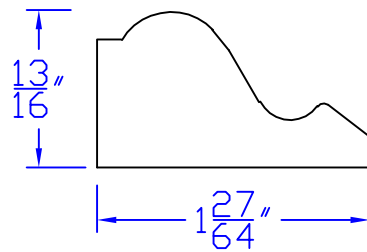

Creative Woodworking N.W., Inc.

1036 S.E. Taylor * Portland, Oregon 97214
Phone:(503) 230-9265 * Fax:(503) 232-9082
www.Creativewoodworkingnw.com

PANM160
13/16" x 1-27/64"