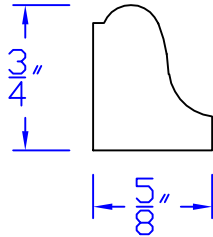

Creative Woodworking N.W., Inc.

1036 S.E. Taylor * Portland, Oregon 97214
Phone:(503) 230-9265 * Fax:(503) 232-9082
www.Creativewoodworkingnw.com

PANM164
3/4" x 5/8"