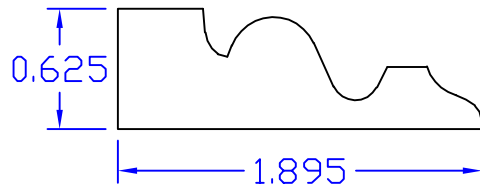

Creative Woodworking N.W., Inc.

1036 S.E. Taylor * Portland, Oregon 97214
Phone:(503) 230-9265 * Fax:(503) 232-9082
www.Creativewoodworkingnw.com

PANM165
5/8" x 1-29/32"