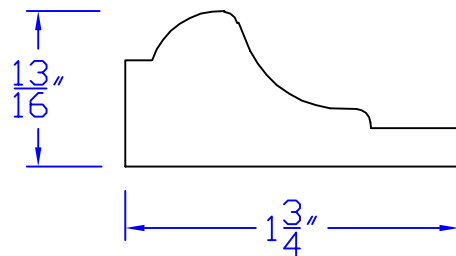

# Creative Woodworking N.W., Inc.

1036 S.E. Taylor \* Portland, Oregon 97214  
Phone:(503) 230-9265 \* Fax:(503) 232-9082  
www.Creativewoodworkingnw.com

PANM166  
13/16" x 1-3/4"