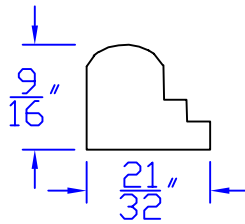

Creative Woodworking N.W., Inc.

1036 S.E. Taylor * Portland, Oregon 97214
Phone:(503) 230-9265 * Fax:(503) 232-9082
www.Creativewoodworkingnw.com

PANM169
9/16" x 21/32"