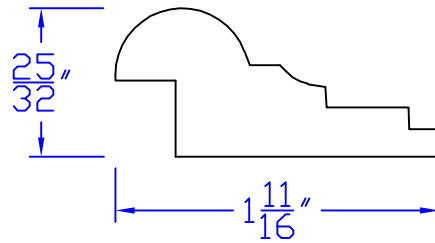

Creative Woodworking N.W., Inc.

1036 S.E. Taylor * Portland, Oregon 97214
Phone:(503) 230-9265 * Fax:(503) 232-9082
www.Creativewoodworkingnw.com

PANM171

25/32" x 1-11/16"