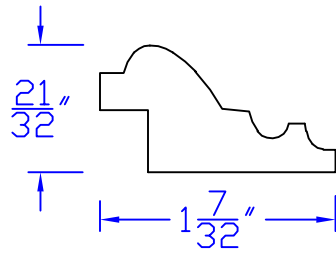

Creative Woodworking N.W., Inc.

1036 S.E. Taylor * Portland, Oregon 97214
Phone:(503) 230-9265 * Fax:(503) 232-9082
www.Creativewoodworkingnw.com

PANM173

21/32" x 1-7/32"